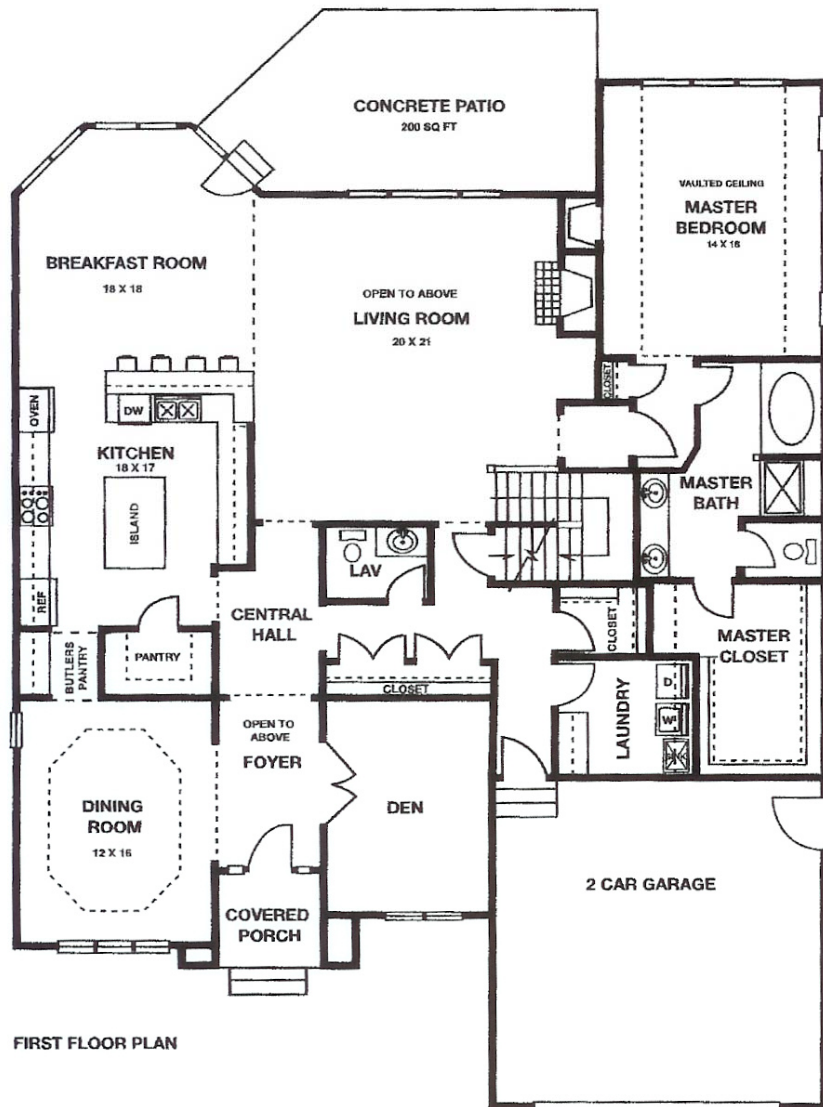

The Wellington

3,428 sq. ft.

FIRST FLOOR PLAN

SECOND FLOOR PLAN

TOWER PARK

H O M E S
www.towerparkhomes.com

Corporate Office:
 1521 Highland Road
 Twinsburg, Ohio 44087
 330-425-7325 Fax 330-425-2745

This plan is for illustrative purposes only and is not part of any legal contract or other obligation., Dimensions set forth herein are approximate, and the builder reserves the right to alter plans, specifications, material, designs, terms or prices at any time without prior notice.